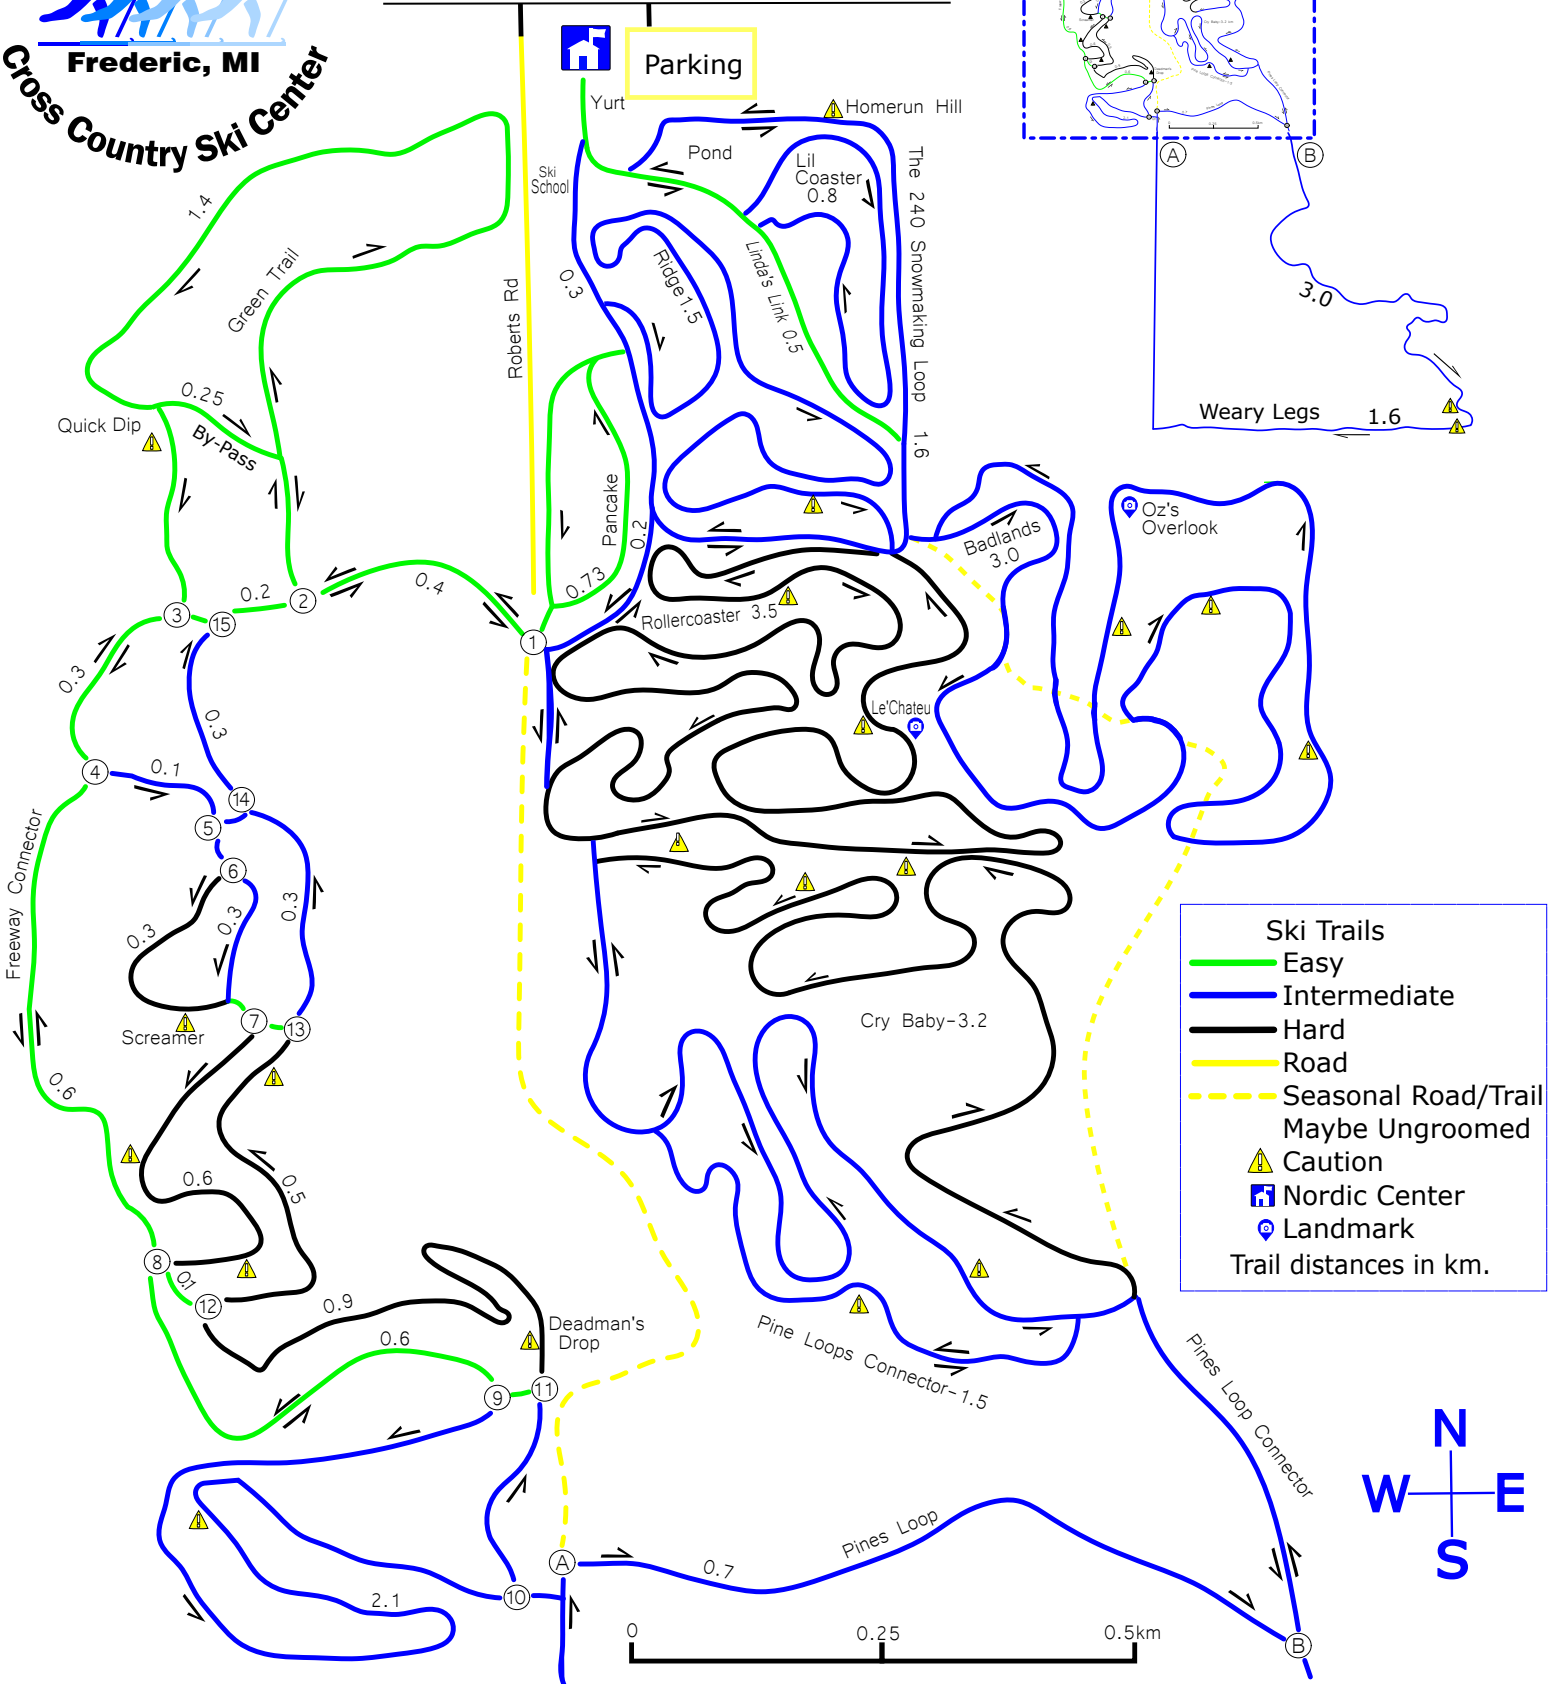

County Rd 612

Ski Trails

- Easy
- Intermediate
- Hard
- Road
- Seasonal Road/Trail
Maybe Ungroomed
- ▲ Caution
- 🏠 Nordic Center
- 📍 Landmark

Trail distances in km.

STIFEL

PearlStreet Investment Management
 Kevin P. Cusack